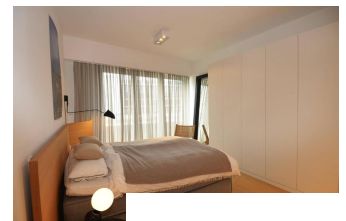

Centrally located one bedroom apartment in Mitte, furnished

short-term rental apartment	Rent incl. add. costs 2.900,00 EUR per Month	Living space ca. 93,00 qm	Number of rooms 2,0	Available from 28.03.2023

Other dates

District	Mitte
Deposit	6.000,00 EUR
Floor	3.Floor
Available until	Open-ended
Minimum rental length	90 days
Maximum number of tenants	2
Smoking / Nonsmoker	Non-smokers only
Balcony	yes
Elevator	Yes
Garden	No

Facilities

- **bathroom**
- with shower
- **flooring material**
- parquet - tiles
- **kitchen**
- with dishwasher
- **technics**
- Wifi reception
- **type of heating**
- central heating system

References

Please read our Notes on currency conversion under <http://www.homecompany.de/en/currency-info>

Website synopsis

<http://berlin.homecompany.de/en/object/AG142643>

Description

Fully furnished and high quality premium apartment in a prime location. The apartment is fully equipped and offers a modern, bright living room with floor-to-ceiling windows and a modern eat-in kitchen with dishwasher. The bedroom is furnished with a large double bed and a large wardrobe which offers enough storage space. The bedroom has a modern tiled master bathroom with a walk-in shower. Another bathroom with shower is in the hallway of the apartment. Underfloor heating throughout the apartment. Equipped with Miele washing machine and dryer. Alarm system also available. The main train station (HBF), Charité and government district can be reached directly on foot. Concierge service in the entrance area. Mandatory cleaning twice a month.

360 panoramic view:

<https://tour.feelestate.com/view/portal/id/VVG4W>

- balcony
- bed
- sleeping couch
- doublebed
- bathroom with shower
- Gste-WC
- HiFi
- internet
- cable/Sat TV
- kitchen
- refrigerator
- american kitchenparquet flooring
- radio
- dishwasher

Print out 28.03.2023