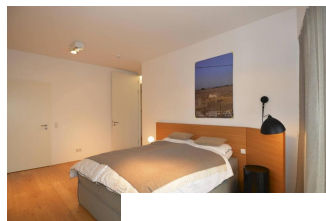

Centrally located one bedroom apartment in Mitte, furnished

short-term rental apartment	Rent incl. add. costs 2.900,00 EUR per Month	Living space ca. 93,00 qm	Number of rooms 2,0	Available from 28.03.2023

Other dates

District	Mitte
Deposit	6.000,00 EUR
Floor	3.Floor
Available until	Open-ended
Minimum rental length	90 days
Maximum number of tenants	2
Smoking / Nonsmoker	Non-smokers only
Balcony	yes
Elevator	Yes
Garden	No

Facilities

- **bathroom**
- with shower
- **flooring material**
- parquet - tiles
- **kitchen**
- with dishwasher
- **technics**
- Wifi reception
- **type of heating**
- central heating system

References

Please read our Notes on currency conversion under <http://www.homecompany.de/en/currency-info>

Website synopsis

<http://berlin.homecompany.de/en/object/AG142643>

Description

Fully furnished and high quality premium apartment in a prime location. The apartment is fully equipped and offers a modern, bright living room with floor-to-ceiling windows and a modern eat-in kitchen with dishwasher. The bedroom is furnished with a large double bed and a large wardrobe which offers enough storage space. The bedroom has a modern tiled master bathroom with a walk-in shower. Another bathroom with shower is in the hallway of the apartment. Underfloor heating throughout the apartment. Equipped with Miele washing machine and dryer. Alarm system also available. The main train station (HBF), Charité and government district can be reached directly on foot. Concierge service in the entrance area. Mandatory cleaning twice a month.

360 panoramic view:

<https://tour.feelestate.com/view/portal/id/VVG4W>

- balcony
- bed
- sleeping couch
- doublebed
- bathroom with shower
- Gste-WC
- HiFi
- internet
- cable/Sat TV
- kitchen
- refrigerator
- american kitchenparquet flooring
- radio
- dishwasher

Print out 28.03.2023