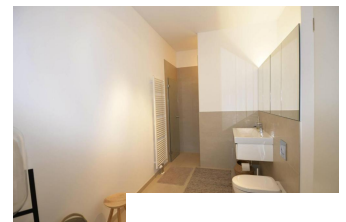

Centrally located one bedroom apartment in Mitte, furnished

short-term rental apartment	Rent incl. add. costs 2.900,00 EUR per Month	Living space ca. 93,00 qm	Number of rooms 2,0	Available from 28.03.2023
-----------------------------	---	------------------------------	------------------------	------------------------------

Facilities

- **bathroom**
- with shower
- **flooring material**
- parquet - tiles
- **kitchen**
- with dishwasher
- **technics**
- Wifi reception
- **type of heating**
- central heating system

References

Please read our Notes on currency conversion under <http://www.homecompany.de/en/currency-info>

Website synopsis

<http://berlin.homecompany.de/en/object/AG142643>

Description

Fully furnished and high quality premium apartment in a prime location. The apartment is fully equipped and offers a modern, bright living room with floor-to-ceiling windows and a modern eat-in kitchen with dishwasher. The bedroom is furnished with a large double bed and a large wardrobe which offers enough storage space. The bedroom has a modern tiled master bathroom with a walk-in shower. Another bathroom with shower is in the hallway of the apartment. Underfloor heating throughout the apartment. Equipped with Miele washing machine and dryer. Alarm system also available. The main train station (HBF), Charité and government district can be reached directly on foot. Concierge service in the entrance area. Mandatory cleaning twice a month.

360 panoramic view:

<https://tour.feelestate.com/view/portal/id/VVG4W>

- balcony
- bed
- sleeping couch
- doublebed
- bathroom with shower
- Gste-WC
- HiFi
- internet
- cable/Sat TV
- kitchen
- refrigerator
- american kitchenparquet flooring
- radio
- dishwasher