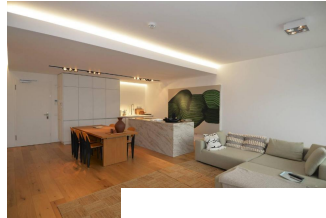

Centrally located one bedroom apartment in Mitte, furnished

short-term rental apartment	Rent incl. add. costs 2.900,00 EUR per Month	Living space ca. 93,00 qm	Number of rooms 2,0	Available from 28.03.2023

Other dates

District	Mitte
Deposit	6.000,00 EUR
Floor	3.Floor
Available until	Open-ended
Minimum rental length	90 days
Maximum number of tenants	2
Smoking / Nonsmoker	Non-smokers only
Balcony	yes
Elevator	Yes
Garden	No

Facilities

- **bathroom**
- with shower
- **flooring material**
- parquet - tiles
- **kitchen**
- with dishwasher
- **technics**
- Wifi reception
- **type of heating**
- central heating system

References

Please read our Notes on currency conversion under <http://www.homecompany.de/en/currency-info>

Website synopsis

<http://berlin.homecompany.de/en/object/AG142643>

Description

Fully furnished and high quality premium apartment in a prime location. The apartment is fully equipped and offers a modern, bright living room with floor-to-ceiling windows and a modern eat-in kitchen with dishwasher. The bedroom is furnished with a large double bed and a large wardrobe which offers enough storage space. The bedroom has a modern tiled master bathroom with a walk-in shower. Another bathroom with shower is in the hallway of the apartment. Underfloor heating throughout the apartment. Equipped with Miele washing machine and dryer. Alarm system also available. The main train station (HBF), Charité and government district can be reached directly on foot. Concierge service in the entrance area. Mandatory cleaning twice a month.

360 panoramic view:

<https://tour.feelestate.com/view/portal/id/VVG4W>

- balcony
- bed
- sleeping couch
- doublebed
- bathroom with shower
- Gste-WC
- HiFi
- internet
- cable/Sat TV
- kitchen
- refrigerator
- american kitchenparquet flooring
- radio
- dishwasher

Print out 28.03.2023