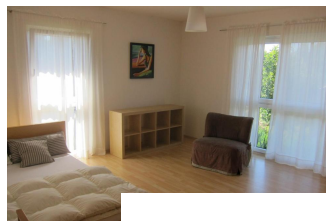

Furnished flat in Potsdam Babelsberg

short-term rental apartment	Rent incl. add. costs 880,00 EUR per Month	Living space ca. 63,00 qm	Number of rooms 2,0	Available from 01.07.2019
-----------------------------	---	------------------------------	------------------------	------------------------------

Facilities

- **bathroom**
- with shower
- **flooring material**
- laminate
- **kitchen**
- fitted kitchen
- **technics**
- Wifi reception

References

Please read our Notes on currency conversion under <http://www.homecompany.de/en/currency-info>

Website synopsis

<http://berlin.homecompany.de/en/object/AG125205>

Description

Lovely, bright, one bedroom apartment near the Babelsberg studios in Potsdam in a nice, green and quiet neighbourhood, close to Berlin. The open plan, stylish kitchen is fully equipped with all necessary appliances and the newly renovated bathroom comes with a bathtub and a shower. The spacious bedroom offers a beautiful view to a garden and a comfortable double bed. As the flat comes with Internet, flatscreen TV and floor heating, it is ideal for a single person, seeking full comfort. The apartment is conveniently located in Potsdam directly near bus stops, with free on street parking available and shops just around the corner.

- bed
- bathroom with shower
- fitted kitchen
- internet
- cable/Sat TV
- refrigerator
- laminate floor
- american kitchenbathroom with tub

Print out 25.05.2019